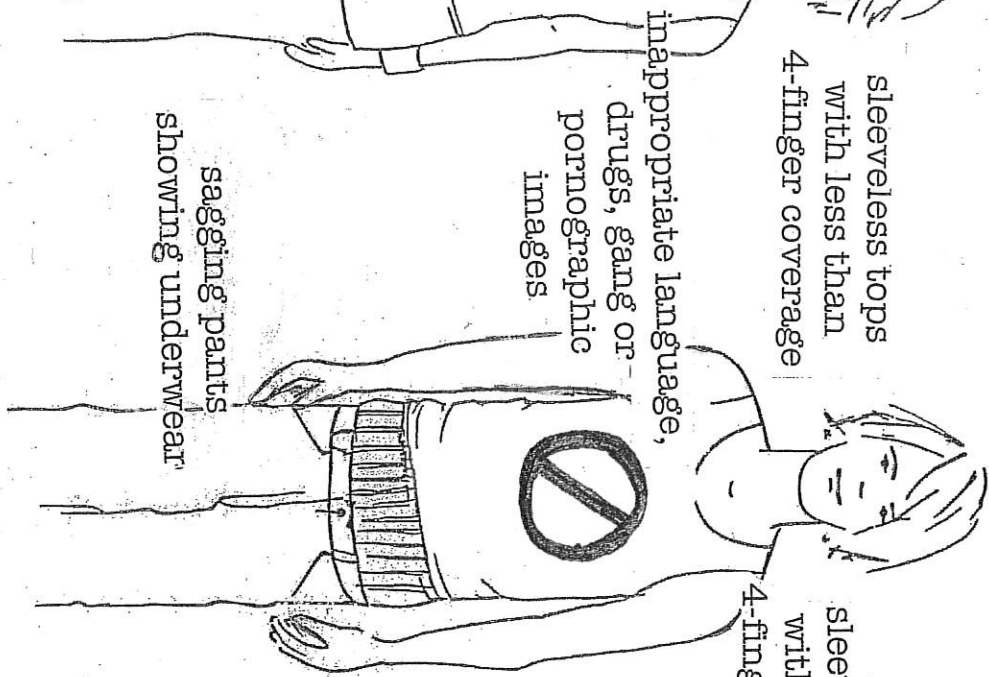

# INSHES DRESS CODE

These items are **NOT** to be worn during school hours!!!

cleavage showing

short skirts -  
must be longer  
than fingertips

sleeveless tops  
with less than  
4-finger coverage

inappropriate language,  
drugs, gang or  
pornographic  
images

sagging pants  
showing underwear

sleeveless tops  
with less than  
4-finger coverage

bra showing

bare midriff

short shorts -  
must be longer  
than fingertips

No hats/hoodies on head! 😊