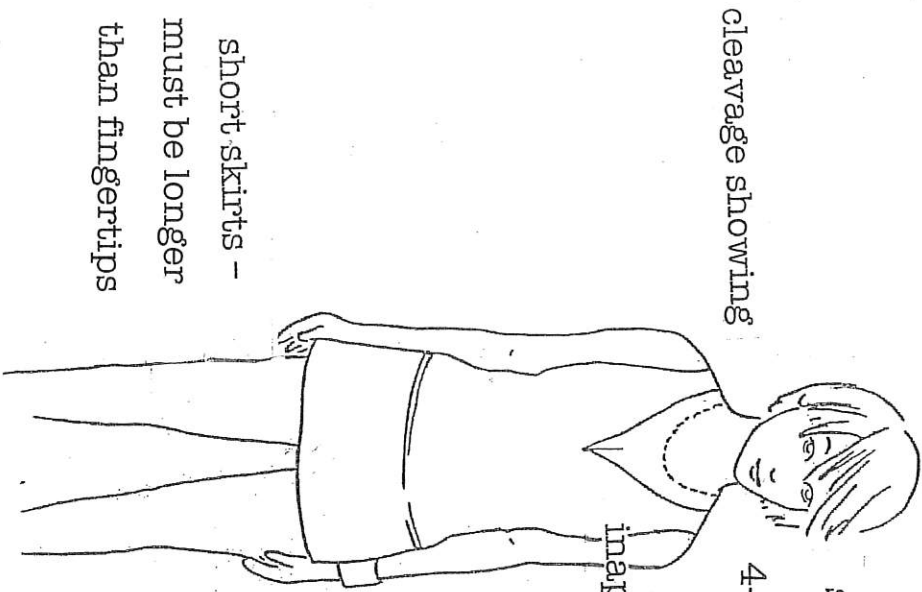

# INSHES DRESS CODE

These items are **NOT** to be worn during school hours!!!

cleavage showing

short skirts -  
must be longer  
than fingertips

sleeveless tops  
with less than  
4-finger coverage

inappropriate language,  
drugs, gang or  
pornographic  
images

sagging pants  
showing underwear

sleeveless tops  
with less than  
4-finger coverage

bra showing

bare midriff

short shorts -  
must be longer  
than fingertips

No hats/hoodies on head! 😊